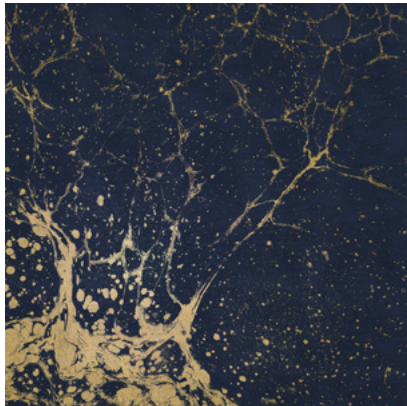

Calico

LUNARIS

Tear Sheet

Lunaris celebrates the mesmerizing qualities of the night sky.

CHAMPAGNE

FOG

MIDNIGHT

OXIDE

POLARIS

RAKU

SAPPHIRE

TIDE

Lunaris Sapphire

Suitable for residential and some commercial projects

COLOR
Sapphire

ITEM
1514

CONTENT
Dutch Metal Leaf

PANEL WIDTH
34" / 864 mm trimmed

PANEL HEIGHT
120" / 3048 mm standard

REPEAT
Non-repeating

STOCK
Made to order

LEAD TIME
4 weeks to print

MINIMUM
1 panel

PRICE
Available upon request