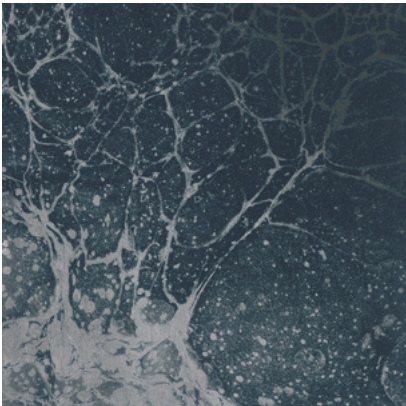

Calico

LUNARIS

Tear Sheet

Lunaris celebrates the mesmerizing qualities of the night sky.

CHAMPAGNE

FOG

MIDNIGHT

OXIDE

POLARIS

RAKU

SAPPHIRE

TIDE

Lunaris Sapphire

Suitable for residential and some commercial projects

COLOR
Sapphire

ITEM
1514

CONTENT
Dutch Metal Leaf

PANEL WIDTH
34" / 864 mm trimmed

PANEL HEIGHT
120" / 3048 mm standard

REPEAT
Non-repeating

STOCK
Made to order

LEAD TIME
4 weeks to print

MINIMUM
1 panel

PRICE
Available upon request