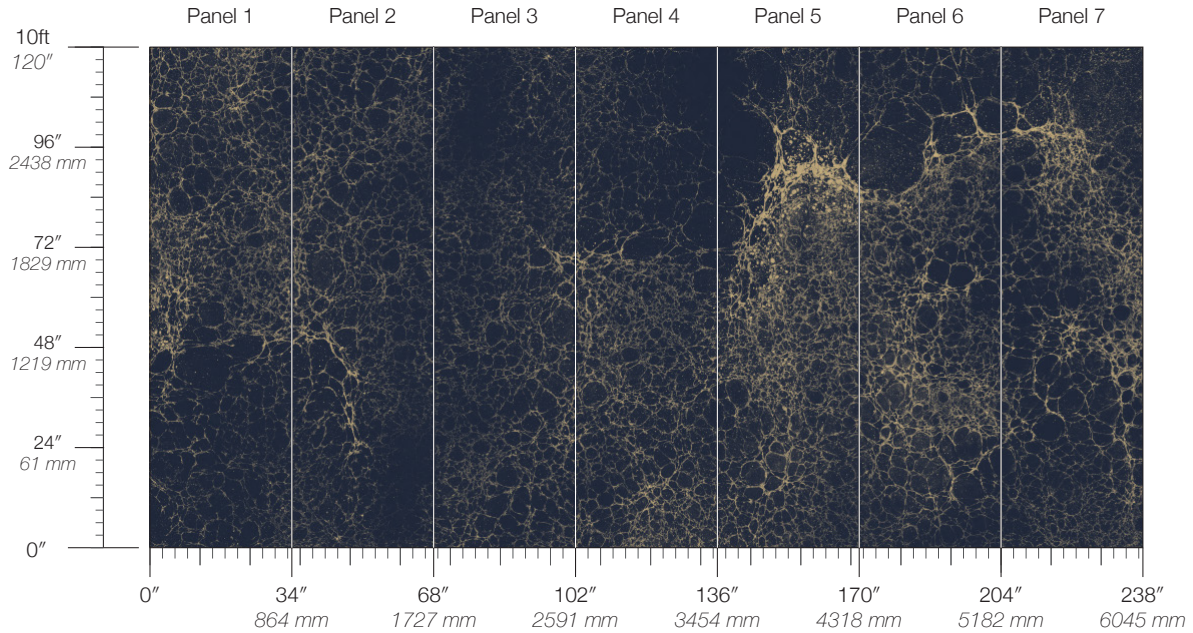

Lunaris Sapphire

Suitable for residential and some commercial projects

COLOR
Sapphire

ITEM
1514

CONTENT
Dutch Metal Leaf

PANEL WIDTH
34" / 864 mm trimmed

PANEL HEIGHT
120" / 3048 mm standard

REPEAT
Non-repeating

STOCK
Made to order

LEAD TIME
4 weeks to print

MINIMUM
1 panel

PRICE
Available upon request

ORIGIN
USA

DETAILS
Custom options available

MAINTENANCE
Water-based cleanser

ENVIRONMENTAL
Formaldehyde Free
Heavy Metal Free
PVC Free

SPECS
Paper-backed metal leaf
7.2 oz per square yard
244 g per linear meter
Smooth metallic surface with
hand-applied leaf

TESTING
(US) ASTM E84 Adhered Class A
(EU) EN 15102 Class D-s3 / d2

CONTACT
sales@calicowallpaper.com
+1 718 243 1705
57 Lispenard Street
New York, NY 10013 USA

DISCLAIMER
Refer to our website to
see the full mural artwork.
Reference the physical sample
for color and texture. Panel
maps represent mural
artwork only.