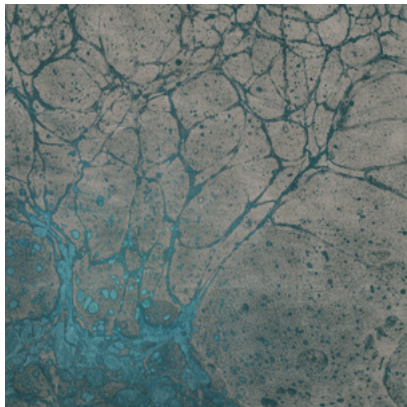

Calico

LUNARIS

Tear Sheet

Lunaris celebrates the mesmerizing qualities of the night sky.

CHAMPAGNE

FOG

MIDNIGHT

OXIDE

POLARIS

RAKU

SAPPHIRE

TIDE

Lunaris Sapphire

Suitable for residential and some commercial projects

COLOR
Sapphire

ITEM
1514

CONTENT
Dutch Metal Leaf

PANEL WIDTH
34" / 864 mm trimmed

PANEL HEIGHT
120" / 3048 mm standard

REPEAT
Non-repeating

STOCK
Made to order

LEAD TIME
4 weeks to print

MINIMUM
1 panel

PRICE
Available upon request